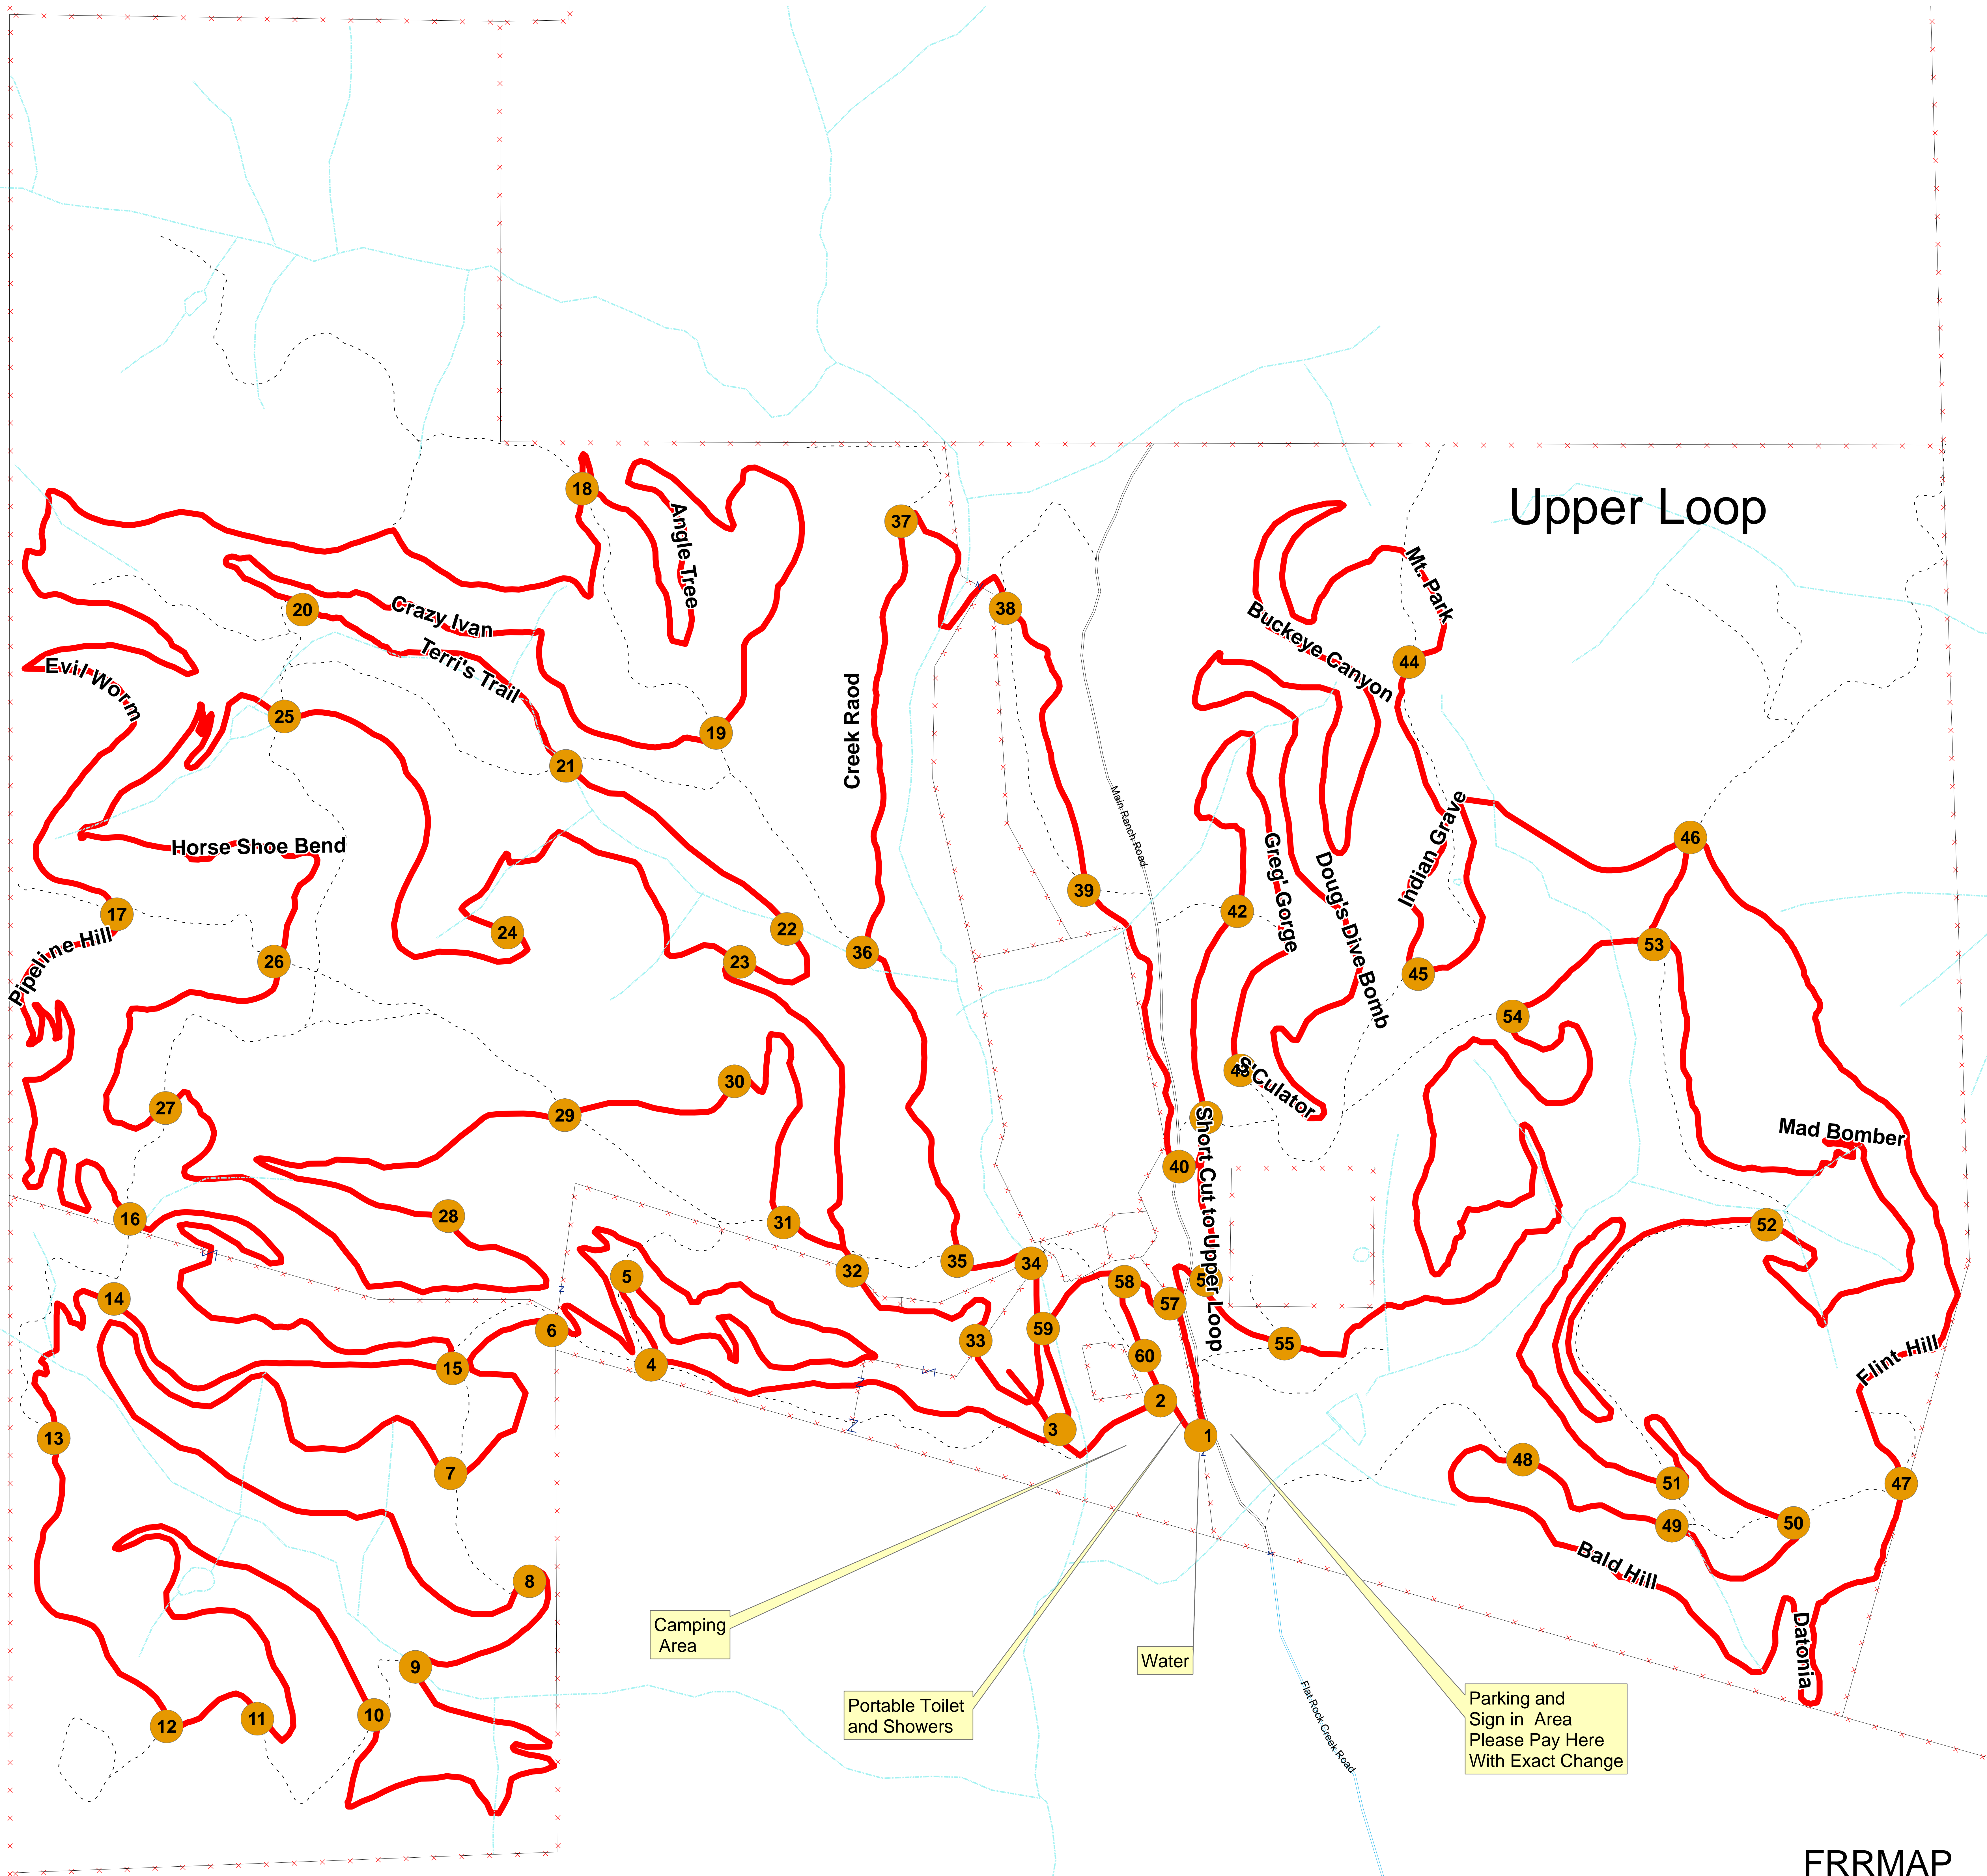

# Flat Rock Ranch Comfort, Texas

-  Marker
-  Trails

## Roads

-  County Road
-  Main Road
-  Pasture Roads
-  Fence Line

Upper Loop