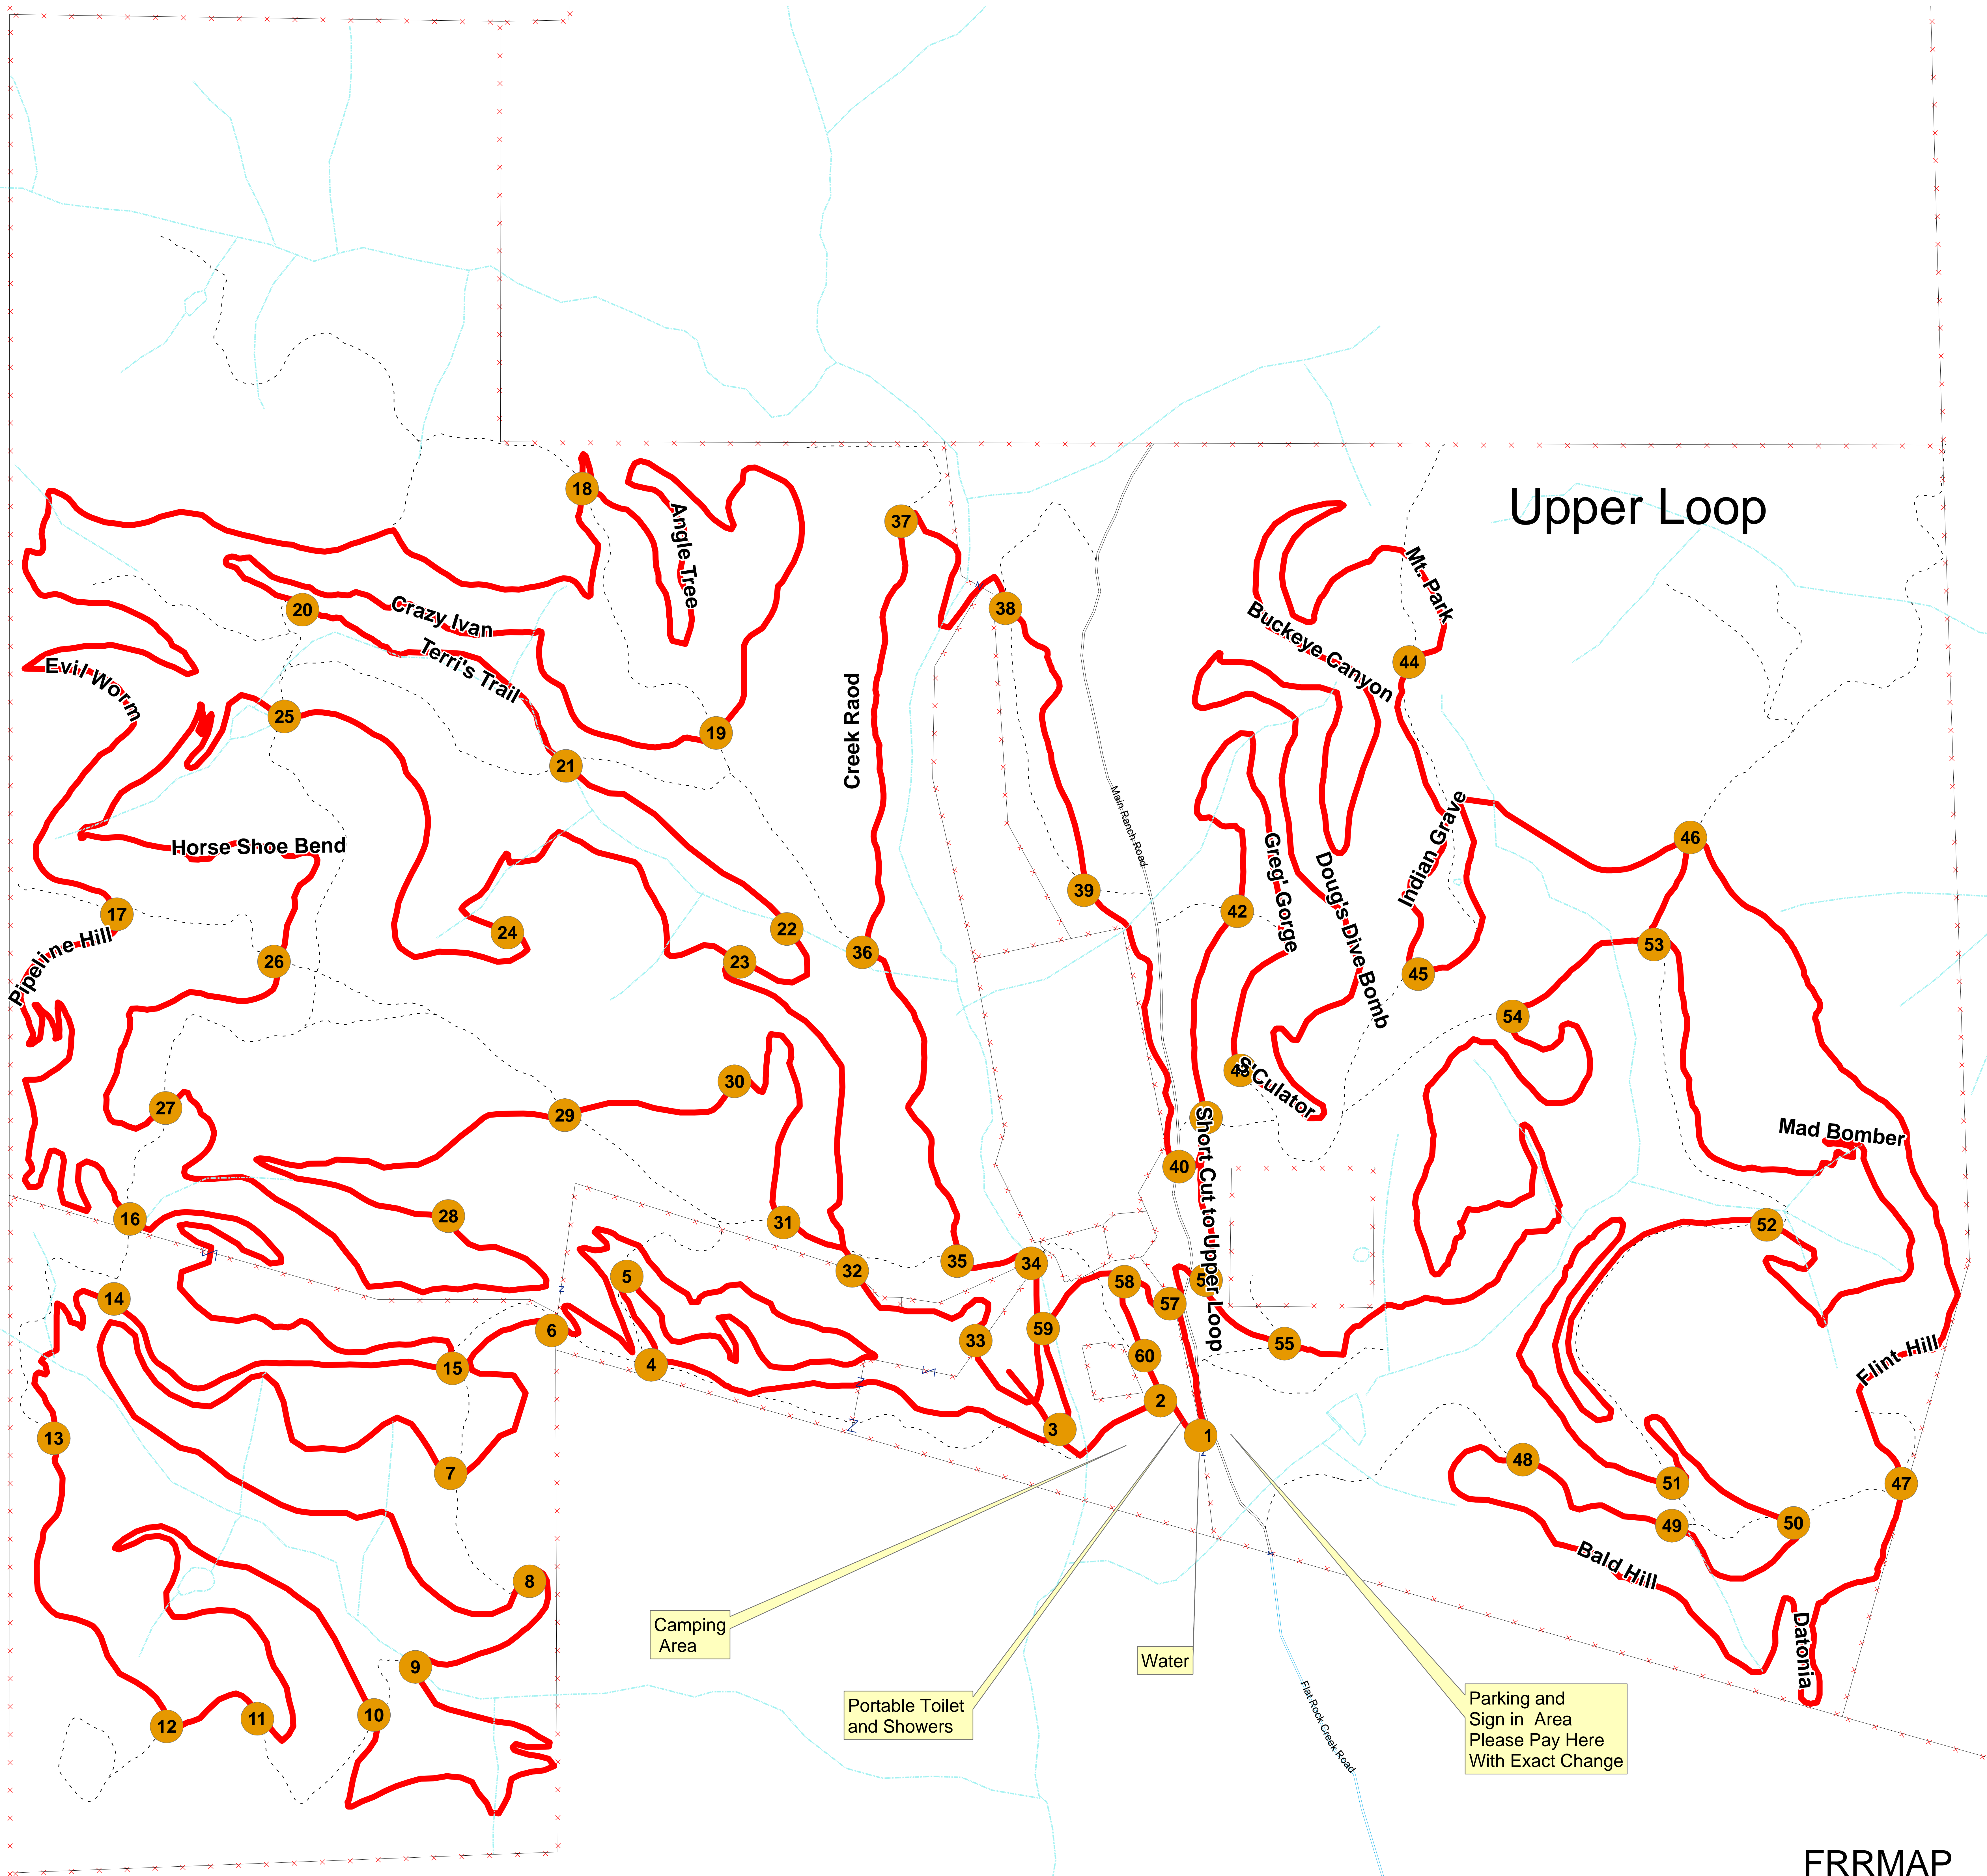

Flat Rock Ranch Comfort, Texas

- Marker
- Trails

Roads

- County Road
- Main Road
- Pasture Roads
- Fence Line

Upper Loop